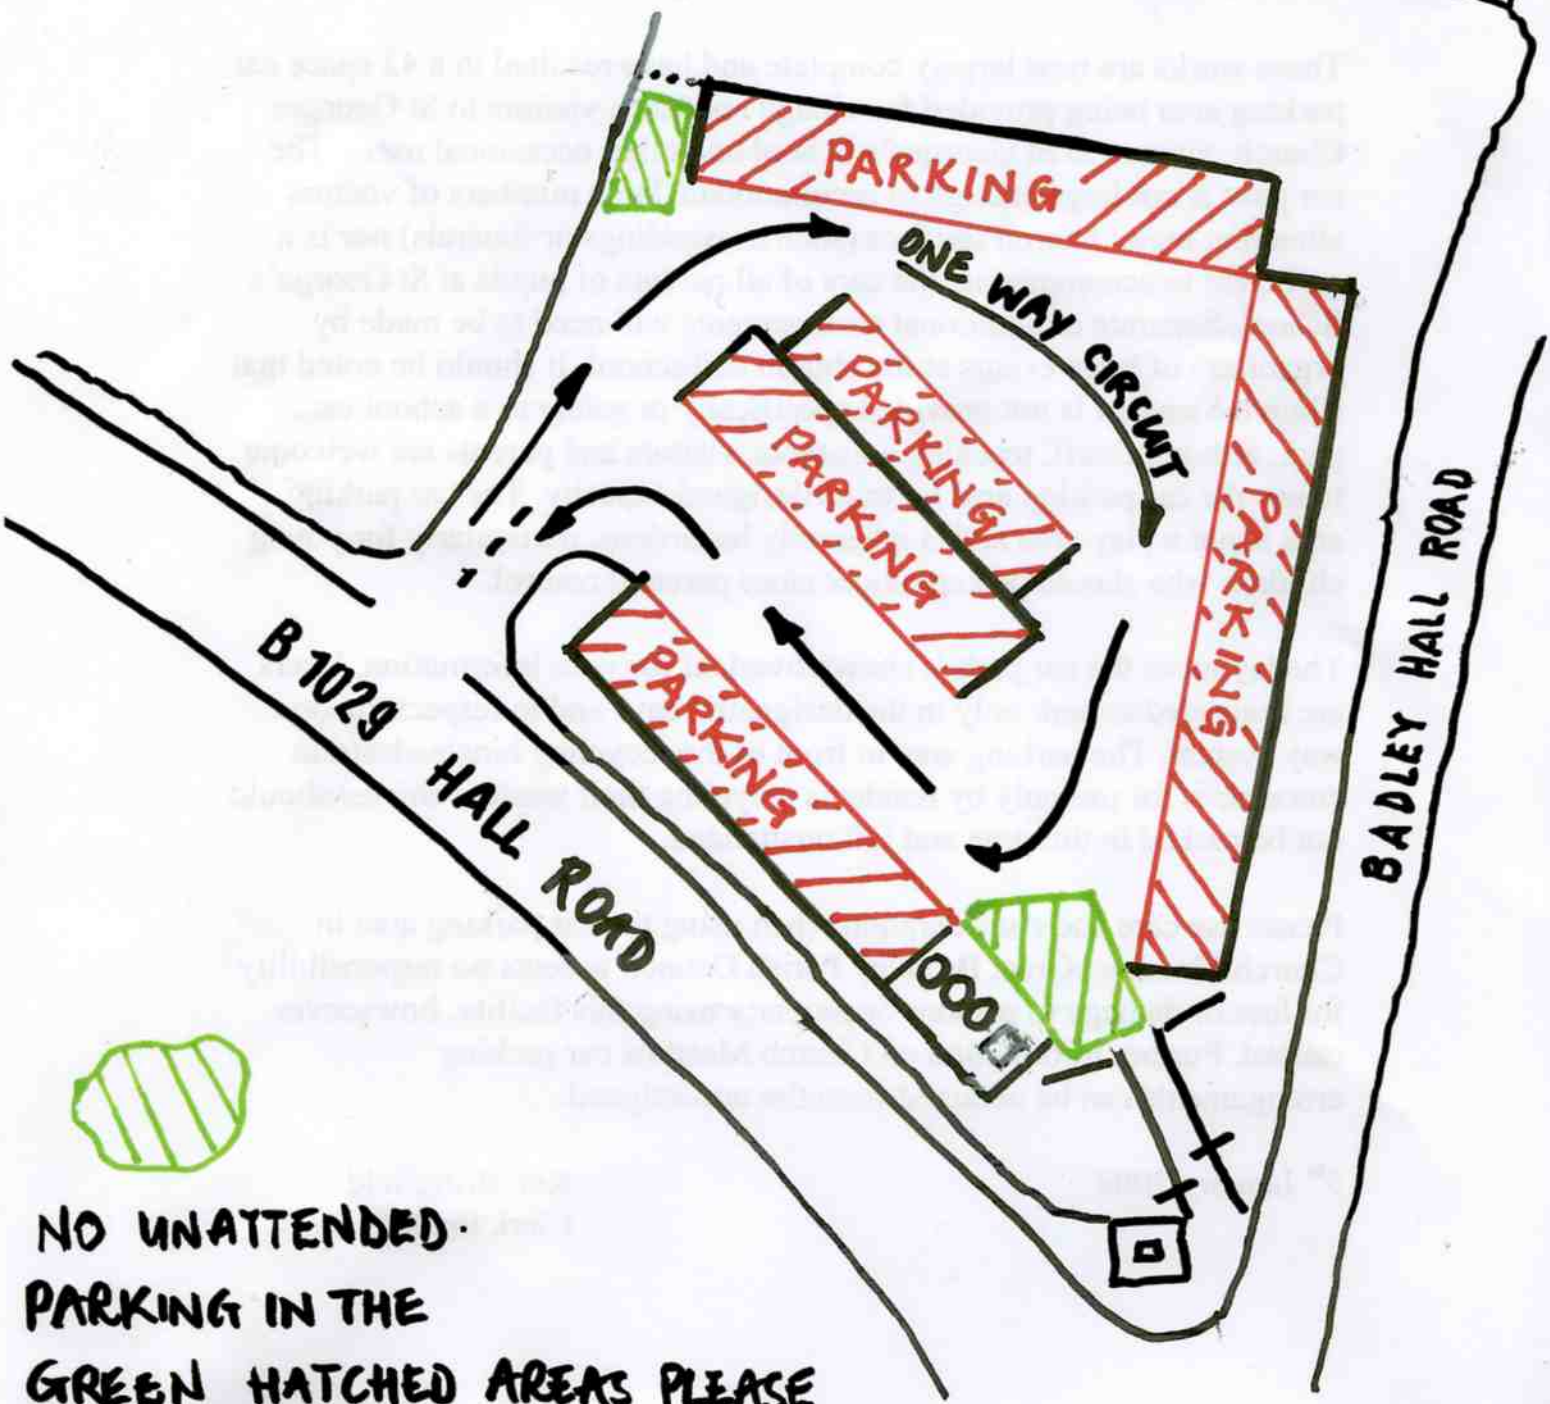

ST GEORGES CHURCH

CHURCH MEADOW
REVISED CAR PARK

NOT TO SCALE

LAYOUT

WEF 5 JAN 09

NO UNATTENDED
PARKING IN THE
GREEN HATCHED AREAS PLEASE