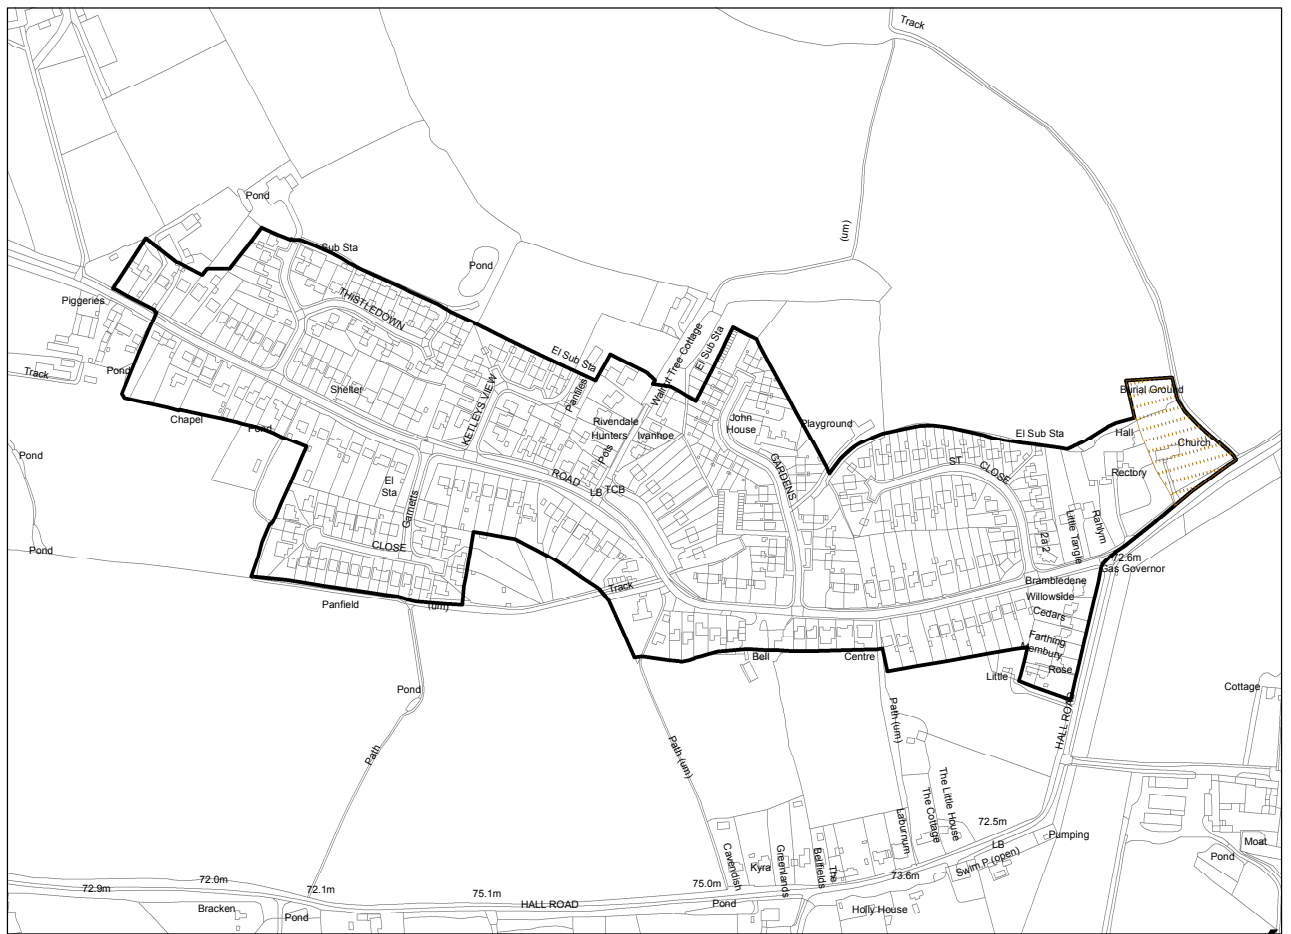

Panfield

1. **Key**
2. Cemetery/Churchyard
   - Village Envelope