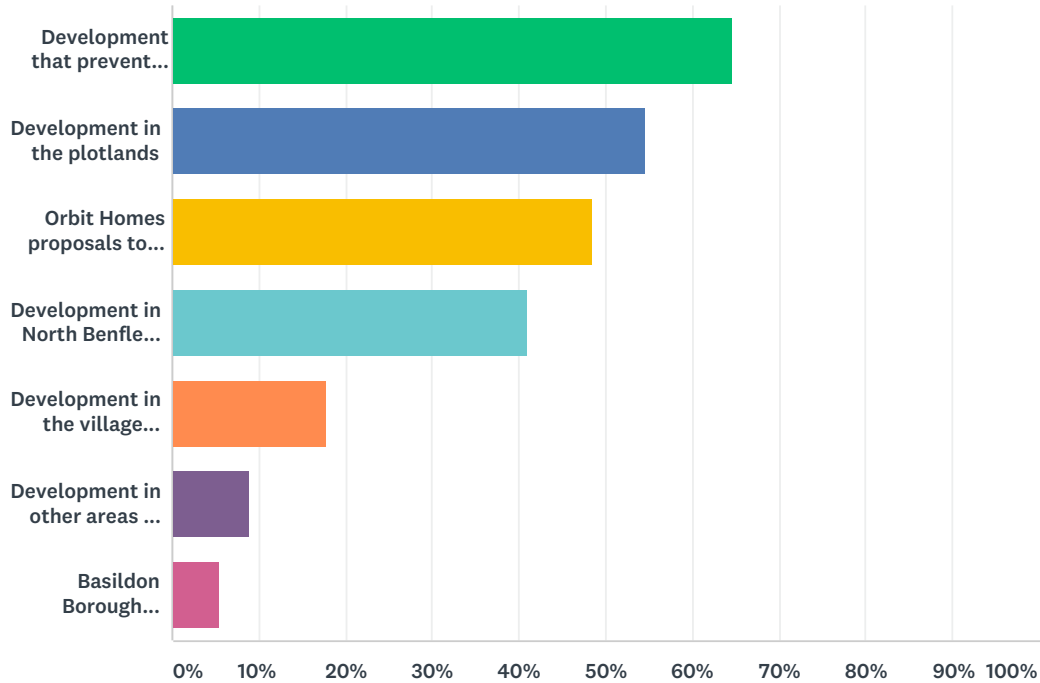

Q8 Would you support building on the following areas?

Answered: 220 Skipped: 19

ANSWER CHOICES	RESPONSES
Development that prevents our village merging with Pitsea?	64.55% 142
Development in the plotlands	54.55% 120
Orbit Homes proposals to build new homes at North Benfleet Hall?	48.64% 107
Development in North Benfleet delivering a new primary school, community centre, country park	40.91% 90
Development in the village which provides for shops, community facilities and a school.	17.73% 39
Development in other areas of the village (please specify)	9.09% 20
Basildon Borough Council's Local Plan proposals to build new homes on H13, the location between Bowers Gifford and Pitsea which includes Little Chalvedon Hall Farm?	5.45% 12
Total Respondents: 220	